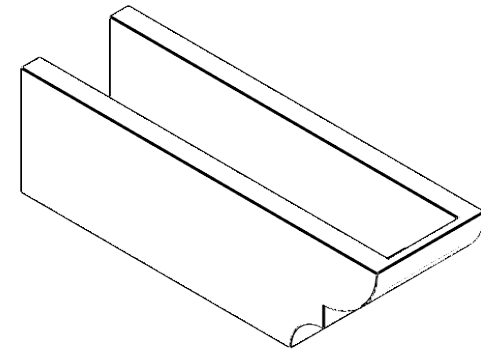

ITEM NUMBER: RFTURO060X06000X20000X006RID00RCPR

6"W X 6"H X 20"L TIMBERTHANE ROUGH CEDAR RIDGEWOOD FAUX WOOD OPEN RAFTER TAIL, 6"L END, PRIMED TAN

SIDE PROFILE

FRONT PROFILE

ISOMETRIC

GENERATED DATE : 03/02/2023