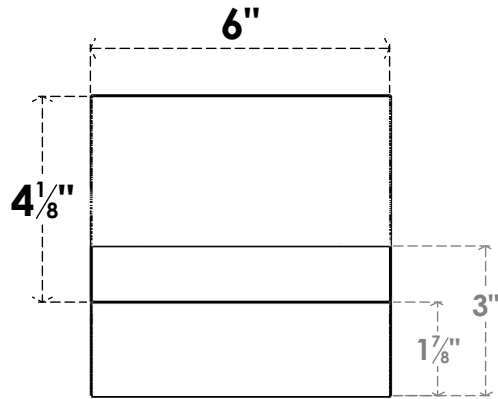

ITEM NUMBER: RFTURO060X06000X20000X006RID00RCPR

6"W X 6"H X 20"L TIMBERTHANE ROUGH CEDAR RIDGEWOOD FAUX WOOD OPEN RAFTER TAIL, 6"L END, PRIMED TAN

SIDE PROFILE

FRONT PROFILE

ISOMETRIC

GENERATED DATE : 03/02/2023