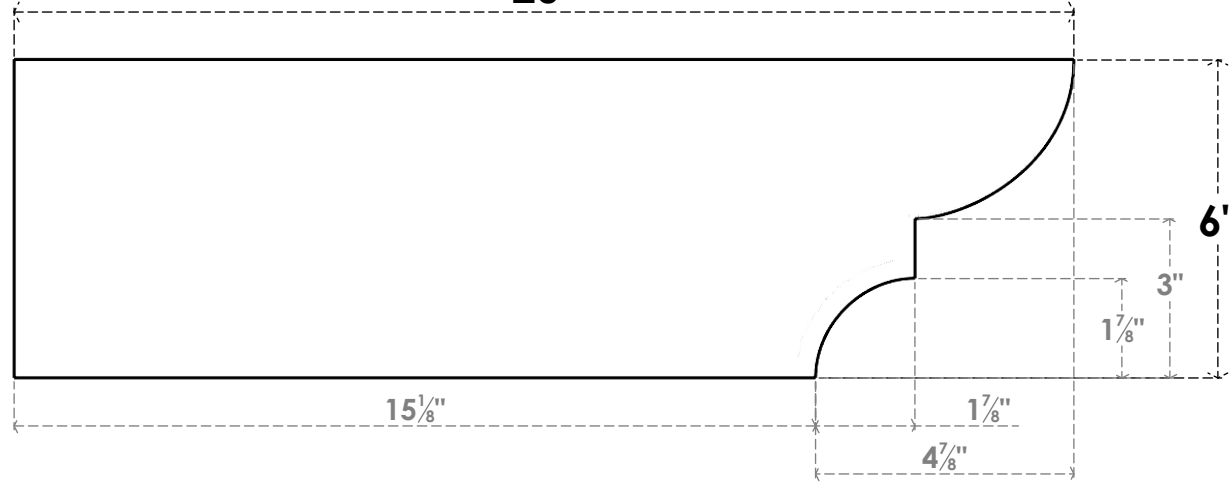

ITEM NUMBER: RFTURO060X06000X20000X006RID00RCPR

6"W X 6"H X 20"L TIMBERTHANE ROUGH CEDAR RIDGEWOOD FAUX WOOD OPEN RAFTER TAIL, 6"L END, PRIMED TAN

SIDE PROFILE

FRONT PROFILE

ISOMETRIC

GENERATED DATE : 03/02/2023